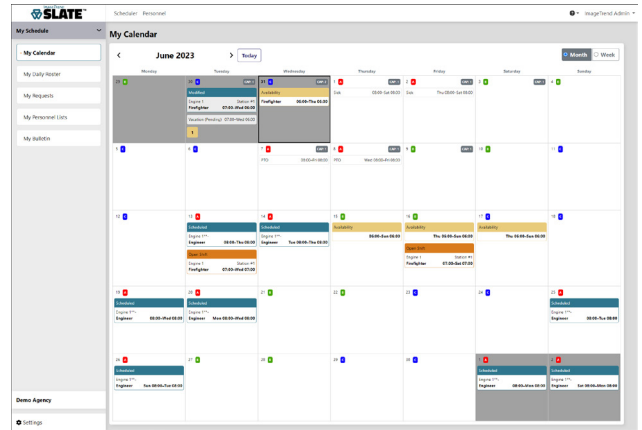

IMAGETREND[®] SLATE[™]

ImageTrend Slate[™] is an operations management solution designed to meet the needs of departments and agencies of all sizes. Optimize and streamline scheduling and integrate with ImageTrend Elite[™] for seamless, bidirectional updates.

Powerful, Flexible Scheduling

Engineered for flexibility, Slate does not limit you to one profile or just a few workflows. Multiple schedule types and sub-groups can be utilized in a single solution with workflows that are defined by your organization. You get unlimited:

- Time-Off Requests
- Shift Trades
- Work Requirements
- Seniority Lists
- Fill Rules
- Real-time Notifications

Ad Hoc Resources

Empower your organization to schedule and track resources beyond a base schedule for day-of or special events, non-employee personnel and more.

Automated Shift Awards

Award open shifts based on organization defined fill rules and facilitate personnel-provided requests and availability.

IMAGETREND® SLATE™

Seamlessly Integrate with Elite

Slate and Elite feature a unique bi-directional integration allowing users to enjoy a single login and enabling personnel and organization-specific data to auto-populate between the two systems. This connection also streamlines implementation, making Slate easier to rapidly deploy.