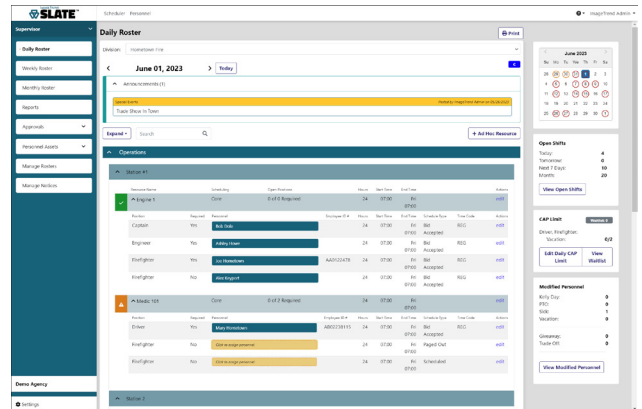

IMAGETREND[®] SLATE[™]

ImageTrend Slate[™] is an operations management solution designed to meet the needs of departments and agencies of all sizes. Optimize and streamline scheduling and integrate with ImageTrend Elite[™] for seamless, bidirectional updates.

Powerful, Flexible Scheduling

Engineered for flexibility, Slate does not limit you to one profile or just a few workflows. Multiple schedule types and sub-groups can be utilized in a single solution with workflows that are defined by your organization. You get unlimited:

- Time-Off Requests
- Shift Trades
- Work Requirements
- Seniority Lists
- Fill Rules
- Real-time Notifications

Ad Hoc Resources

Empower your organization to schedule and track resources beyond a base schedule for day-of or special events, non-employee personnel and more.

Automated Shift Awards

Award open shifts based on organization defined fill rules and facilitate personnel-provided requests and availability.

IMAGETREND® SLATE™

Seamlessly Integrate with Elite

Slate and Elite feature a unique bi-directional integration allowing users to enjoy a single login and enabling personnel and organization-specific data to auto-populate between the two systems. This connection also streamlines implementation, making Slate easier to rapidly deploy.