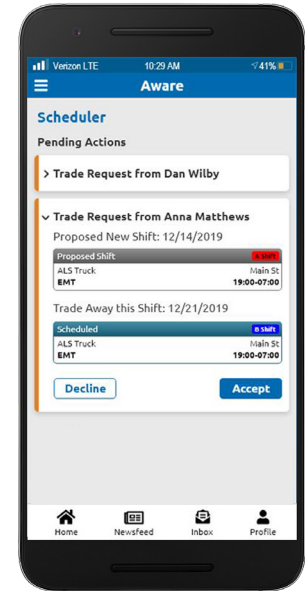

IMAGETREND® SLATE™

Seamlessly Integrate with Elite

Slate and Elite feature a unique bi-directional integration allowing users to enjoy a single login and enabling personnel and organization-specific data to auto-populate between the two systems. This connection also streamlines implementation, making Slate easier to rapidly deploy.

Works with Aware™ App

End users can view and manage their schedules from their own smartphone using the free ImageTrend Aware™ mobile app available for download on the Apple App Store and Google Play.

Easy to Use

Slate's intuitive design makes it easy for administrators and end users to learn and manage their schedules quickly. Proprietary roster-building templates eliminate redundancy while maintaining flexibility. Easily transform and modernize your organization's scheduling process.

For more information,
contact ask@imagetrend.com